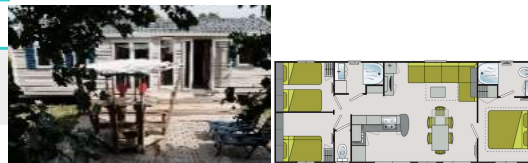

APOLLON MOBILE HOME – 3 bedrooms – sleeps 6 – 40m²

HIGH SEASON (Weekly rates)

24/06 to 08/07 & 26/08 to 09/09	08/07 to 26/08
€730.00	€960.00