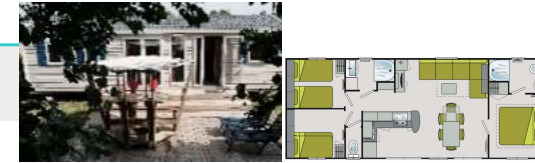

APOLLON MOBILE HOME – 3 bedrooms – sleeps 6 – 40m²

HIGH SEASON (Weekly rates)

02/07 to 09/07 & 27/08 to 03/09	09/07 to 27/08
€698.00	€920.00

LOW SEASON - From 05/04 to 02/07 & from 03/09 to 27/10

1 night	2 nights	3 nights	4 nights	5 nights	6 nights	7 nights
€188.70	€285.60	€362.00	€428.50	€469.50	€505.00	€525.00